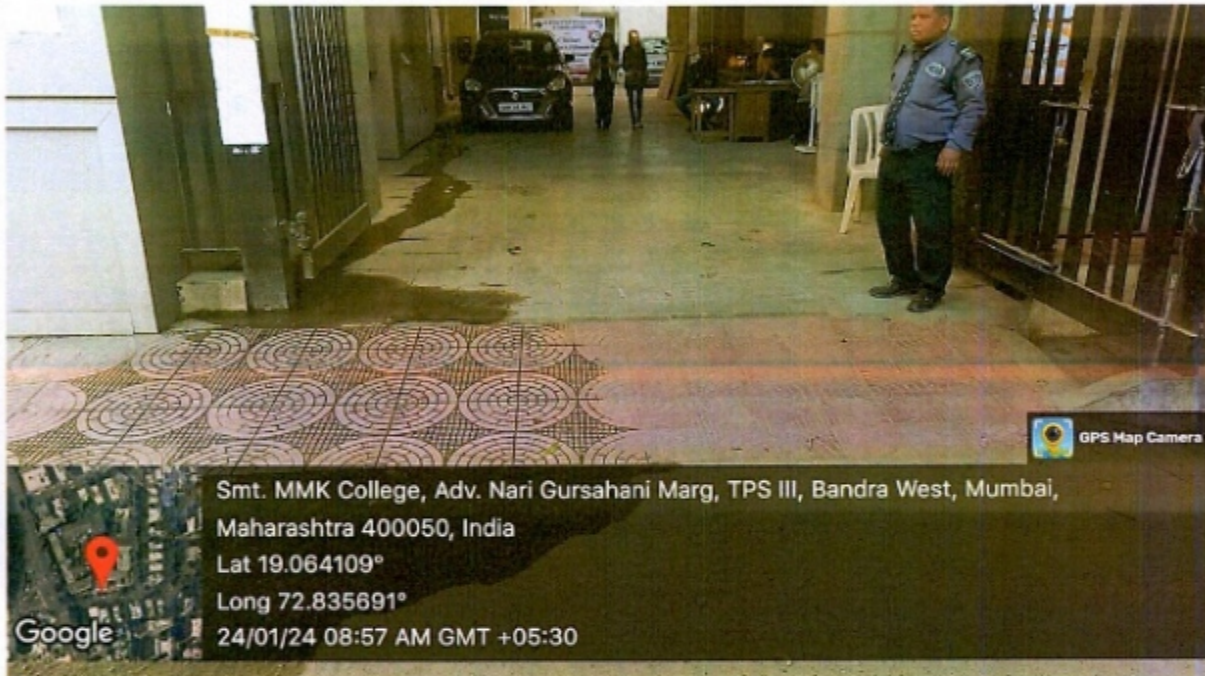

Recognized under Section 2(f) and 12(b) of UGC Act

RAMP is available in the college at the entry gate for the smooth movement of wheelchairs for DIVYANG STUDENTS.

**SMT. MITHIBAI MOTIRAM KUNDNANI COLLEGE OF
COMMERCE AND ECONOMICS**